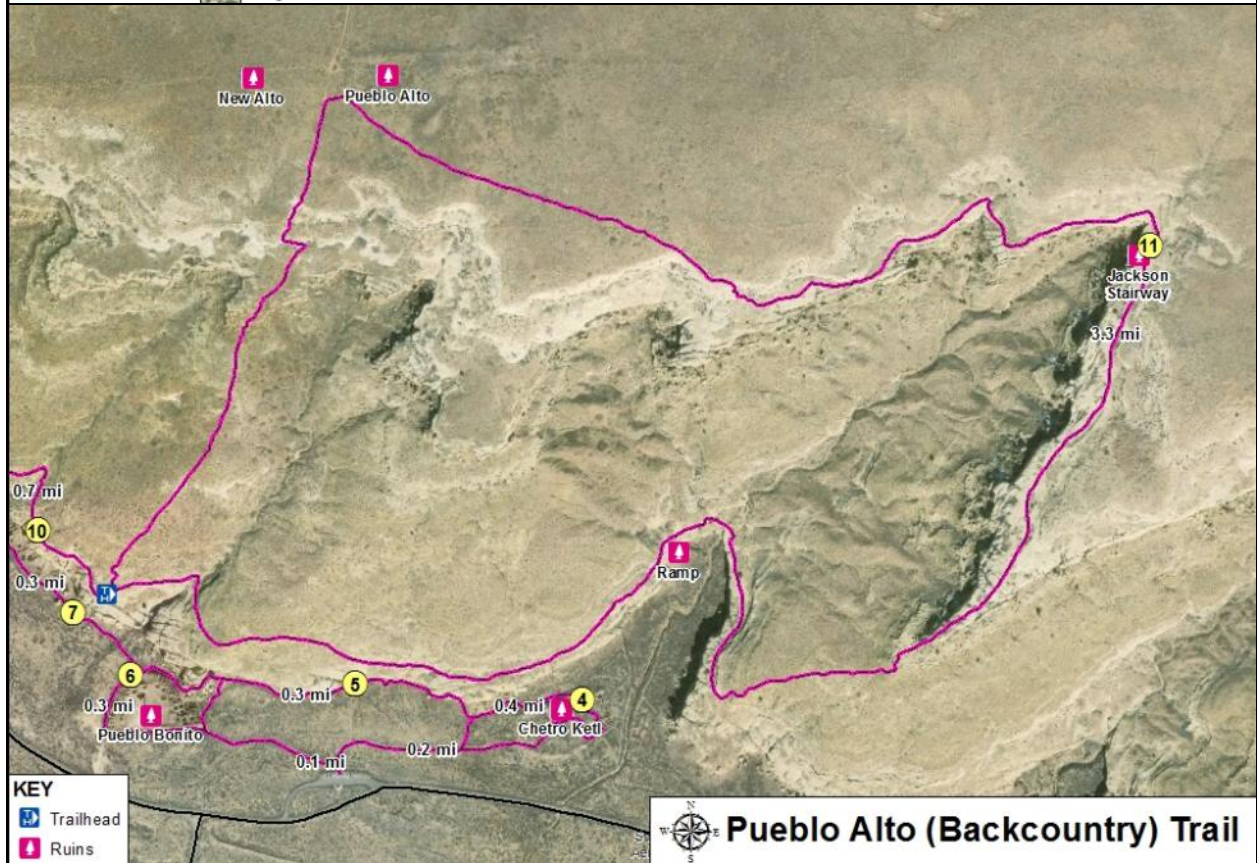

### Chaco Culture National Historical Park

Map	Trail Name	Difficulty	Route Type	Distance	Elev. Gain
1	Wijiji Trail *	Easy	Out & Back	3.2 mi 5.0 km	100
2	Una Vida Trail	Easy	Loop	0.8 mi 1.1 km	20
3	Hugo Pavi Trail	Easy	Loop	0.2 mi 0.4 km	20
4	Chetro Ketl Trail	Easy	Loop	0.8 mi 1.0 km	20
5	Petroglyph Trail	Easy	Out & Back	0.6 mi 1.0 km	10
6	Pueblo Bonito Trail	Easy	Loop	0.5 mi 0.8 km	35
7	Wetherill Trail	Easy	Out & Back	0.6 mi 1.0 km	10
8	Pueblo del Arroyo Trail	Easy	Loop	0.2 mi 0.3 km	10
9	Kin Klesto Trail	Easy	Loop	0.7 mi 1.2 km	20
10	Pueblo Bonito Overlook	Moderate	Out & Back	1.4 mi 2.2 km	170
11	Pueblo Alto Trail *	Moderate	Loop	3.3 mi 5.3 km	500
12	Casa Chiquita Trail	Easy	Out & Back	1.4 mi 2.2 km	10
13	Penasco Blanco Trail * (Includes Kin Kletso & Casa Chiquita)	Moderate	Out & Back	7.2 mi 11.6 km	340
14	Casa Rinconada Trail	Easy	Loop	0.5 mi 0.8 km	10
15	South Mesa (Tsin Kletsin) Trail *	Moderate	Loop	3.9 mi 6.3 km	520

**KEY**  
 Parking / Trailhead  
 Ruins

**Whetherell / Pueblo del Arroyo / Kin Kletso / Bonito Overlook Trails**

**KEY**  
 Trailhead  
 Ruins

**Pueblo Alto (Backcountry) Trail**