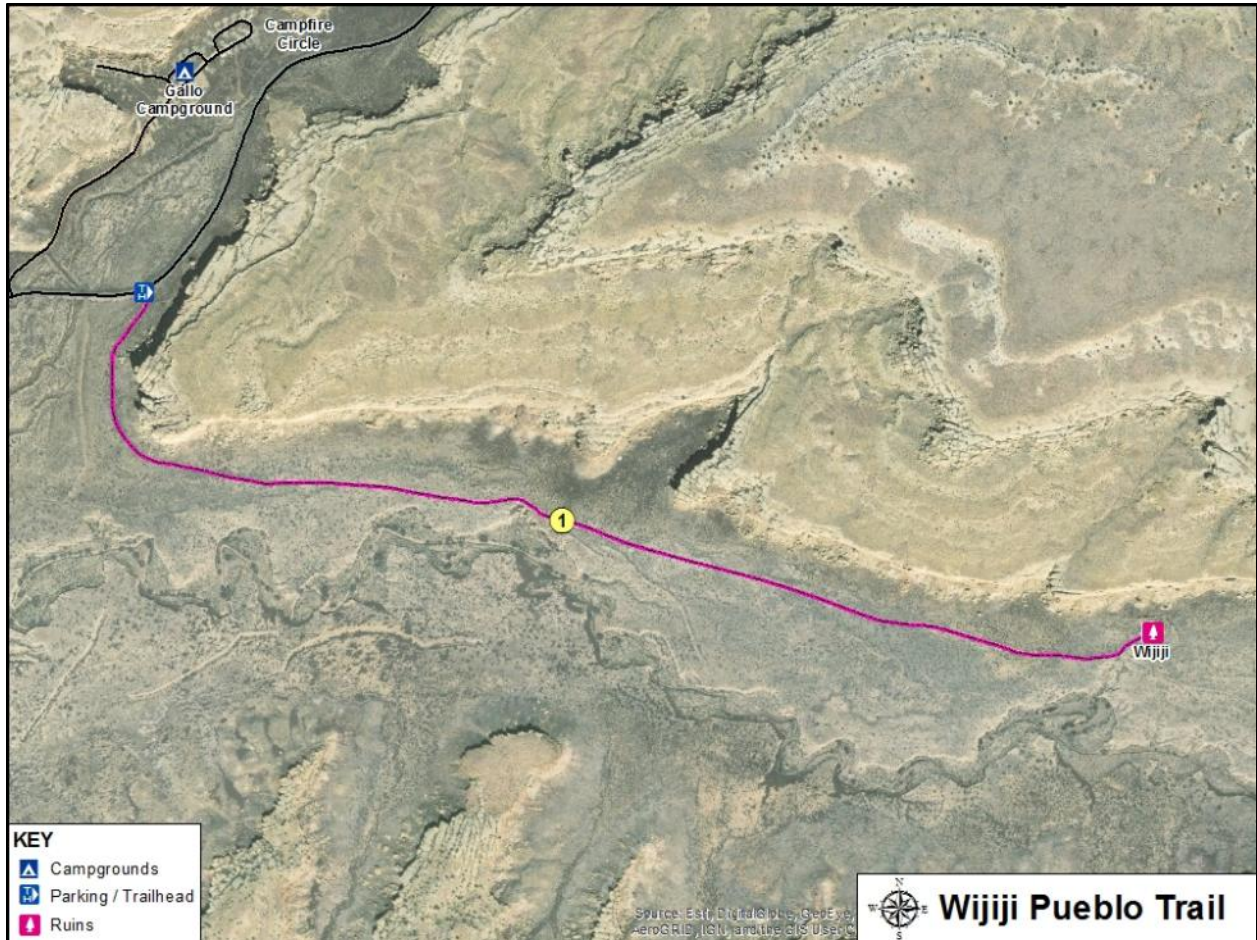

### Chaco Culture National Historical Park

Map	Trail Name	Difficulty	Route Type	Distance	Elev. Gain
1	Wijiji Trail *	Easy	Out & Back	3.2 mi 5.0 km	100
2	Una Vida Trail	Easy	Loop	0.8 mi 1.1 km	20
3	Hugo Pavi Trail	Easy	Loop	0.2 mi 0.4 km	20
4	Chetro Ketl Trail	Easy	Loop	0.8 mi 1.0 km	20
5	Petroglyph Trail	Easy	Out & Back	0.6 mi 1.0 km	10
6	Pueblo Bonito Trail	Easy	Loop	0.5 mi 0.8 km	35
7	Wetherill Trail	Easy	Out & Back	0.6 mi 1.0 km	10
8	Pueblo del Arroyo Trail	Easy	Loop	0.2 mi 0.3 km	10
9	Kin Klesto Trail	Easy	Loop	0.7 mi 1.2 km	20
10	Pueblo Bonito Overlook	Moderate	Out & Back	1.4 mi 2.2 km	170
11	Pueblo Alto Trail *	Moderate	Loop	3.3 mi 5.3 km	500
12	Casa Chiquita Trail	Easy	Out & Back	1.4 mi 2.2 km	10
13	Penasco Blanco Trail * (Includes Kin Kletso & Casa Chiquita)	Moderate	Out & Back	7.2 mi 11.6 km	340
14	Casa Rinconada Trail	Easy	Loop	0.5 mi 0.8 km	10
15	South Mesa (Tsin Kletsin) Trail *	Moderate	Loop	3.9 mi 6.3 km	520

**KEY**  
 Parking / Trailhead  
 Ruins

**Whetherell / Pueblo del Arroyo / Kin Kletso / Bonito Overlook Trails**

**KEY**  
 Trailhead  
 Ruins

**Pueblo Alto (Backcountry) Trail**