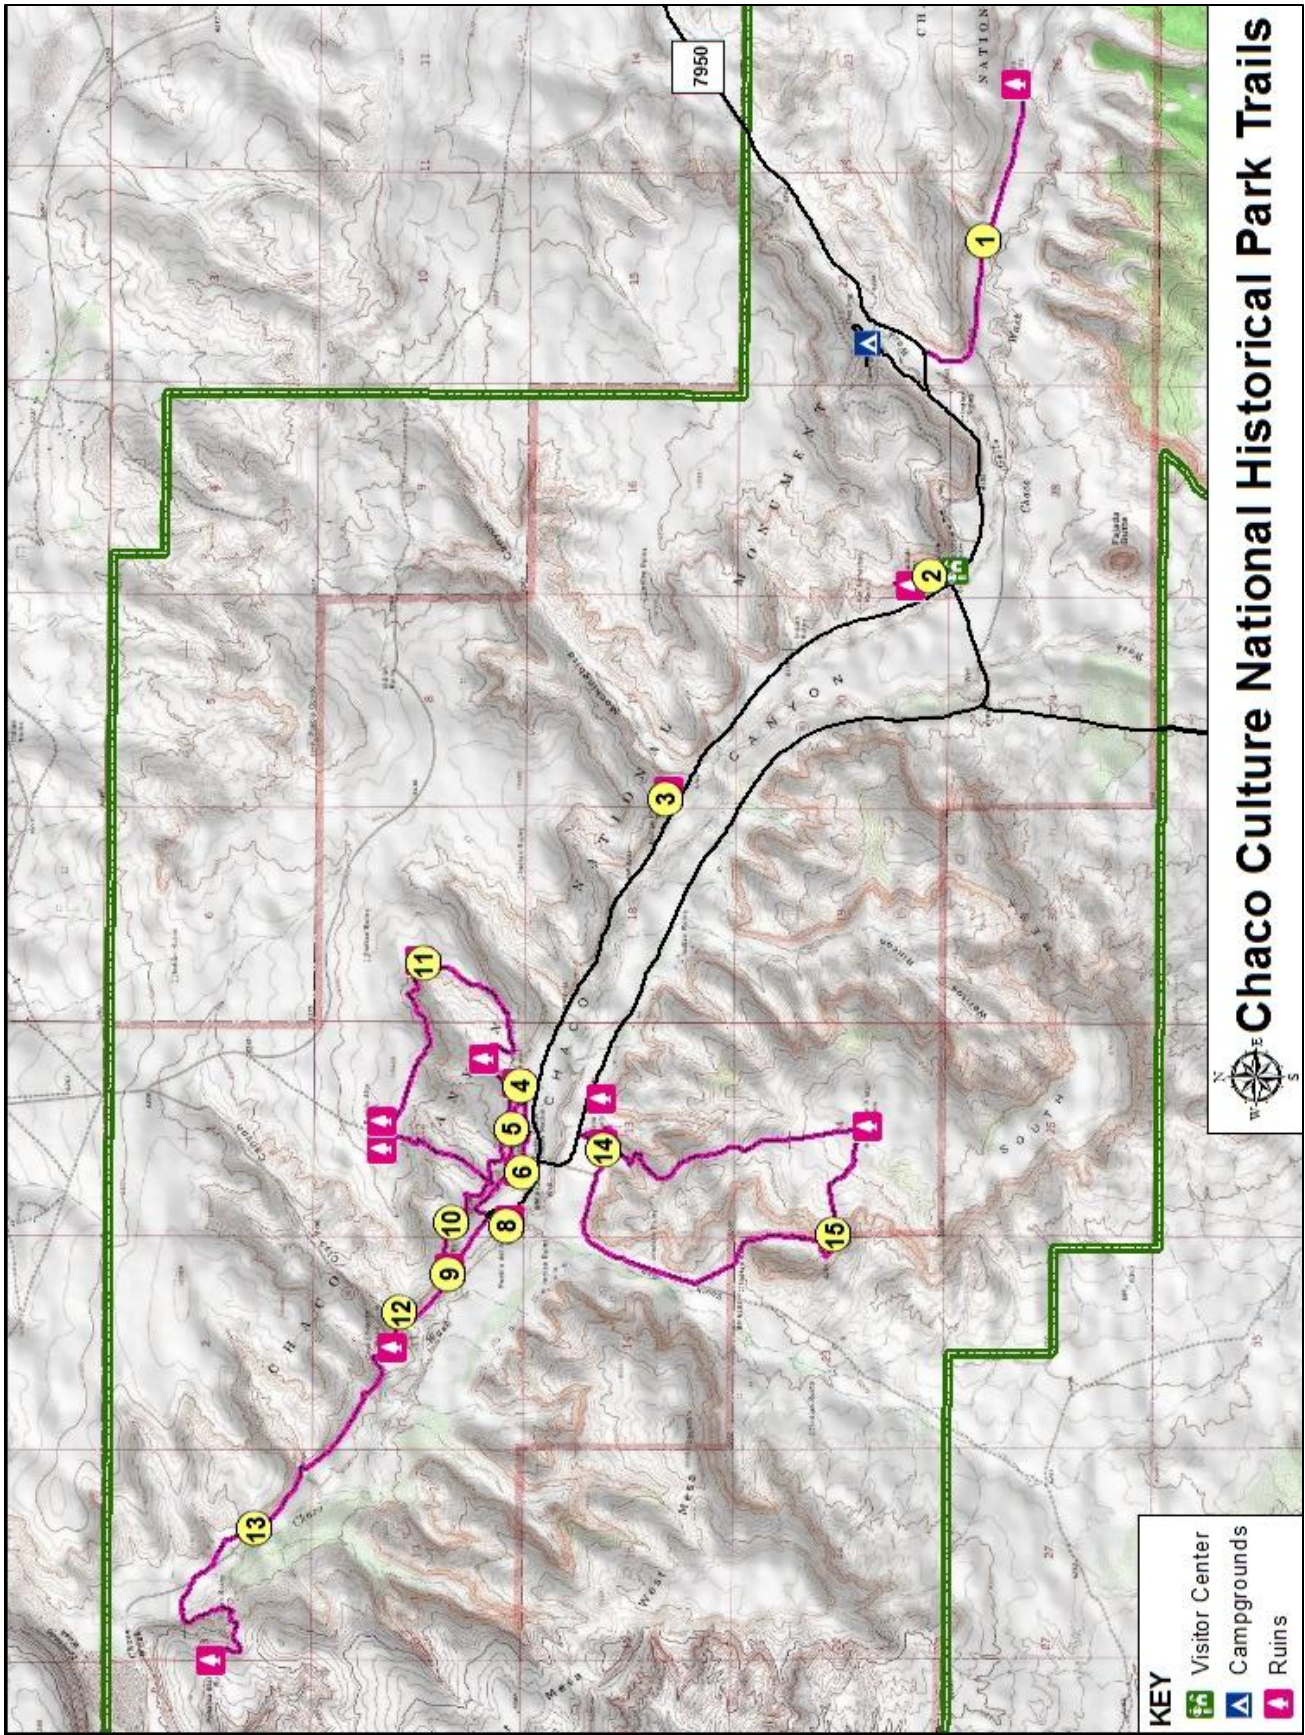

### Chaco Culture National Historical Park

Map	Trail Name	Difficulty	Route Type	Distance	Elev. Gain
1	Wijiji Trail *	Easy	Out & Back	3.2 mi 5.0 km	100
2	Una Vida Trail	Easy	Loop	0.8 mi 1.1 km	20
3	Hugo Pavi Trail	Easy	Loop	0.2 mi 0.4 km	20
4	Chetro Ketl Trail	Easy	Loop	0.8 mi 1.0 km	20
5	Petroglyph Trail	Easy	Out & Back	0.6 mi 1.0 km	10
6	Pueblo Bonito Trail	Easy	Loop	0.5 mi 0.8 km	35
7	Wetherill Trail	Easy	Out & Back	0.6 mi 1.0 km	10
8	Pueblo del Arroyo Trail	Easy	Loop	0.2 mi 0.3 km	10
9	Kin Klesto Trail	Easy	Loop	0.7 mi 1.2 km	20
10	Pueblo Bonito Overlook	Moderate	Out & Back	1.4 mi 2.2 km	170
11	Pueblo Alto Trail *	Moderate	Loop	3.3 mi 5.3 km	500
12	Casa Chiquita Trail	Easy	Out & Back	1.4 mi 2.2 km	10
13	Penasco Blanco Trail * (Includes Kin Kletso & Casa Chiquita)	Moderate	Out & Back	7.2 mi 11.6 km	340
14	Casa Rinconada Trail	Easy	Loop	0.5 mi 0.8 km	10
15	South Mesa (Tsin Kletsin) Trail *	Moderate	Loop	3.9 mi 6.3 km	520

\*Backcountry Trails

Trail Difficulty provided by [Alltrails.com](https://www.alltrails.com)

**The trails within Chaco Culture National Historical Park are open to foot traffic use only.**

**Resource Protection:** All cultural resources such as Ancestral Pueblo room blocks, pot sherds, petroglyphs, and historical artifacts are protected by Federal and State law. Let all cultural resources lie undisturbed.

**KEY**  
 Parking / Trailhead  
 Ruins

**Whetherell / Pueblo del Arroyo / Kin Kletso / Bonito Overlook Trails**

**KEY**  
 Trailhead  
 Ruins

**Pueblo Alto (Backcountry) Trail**