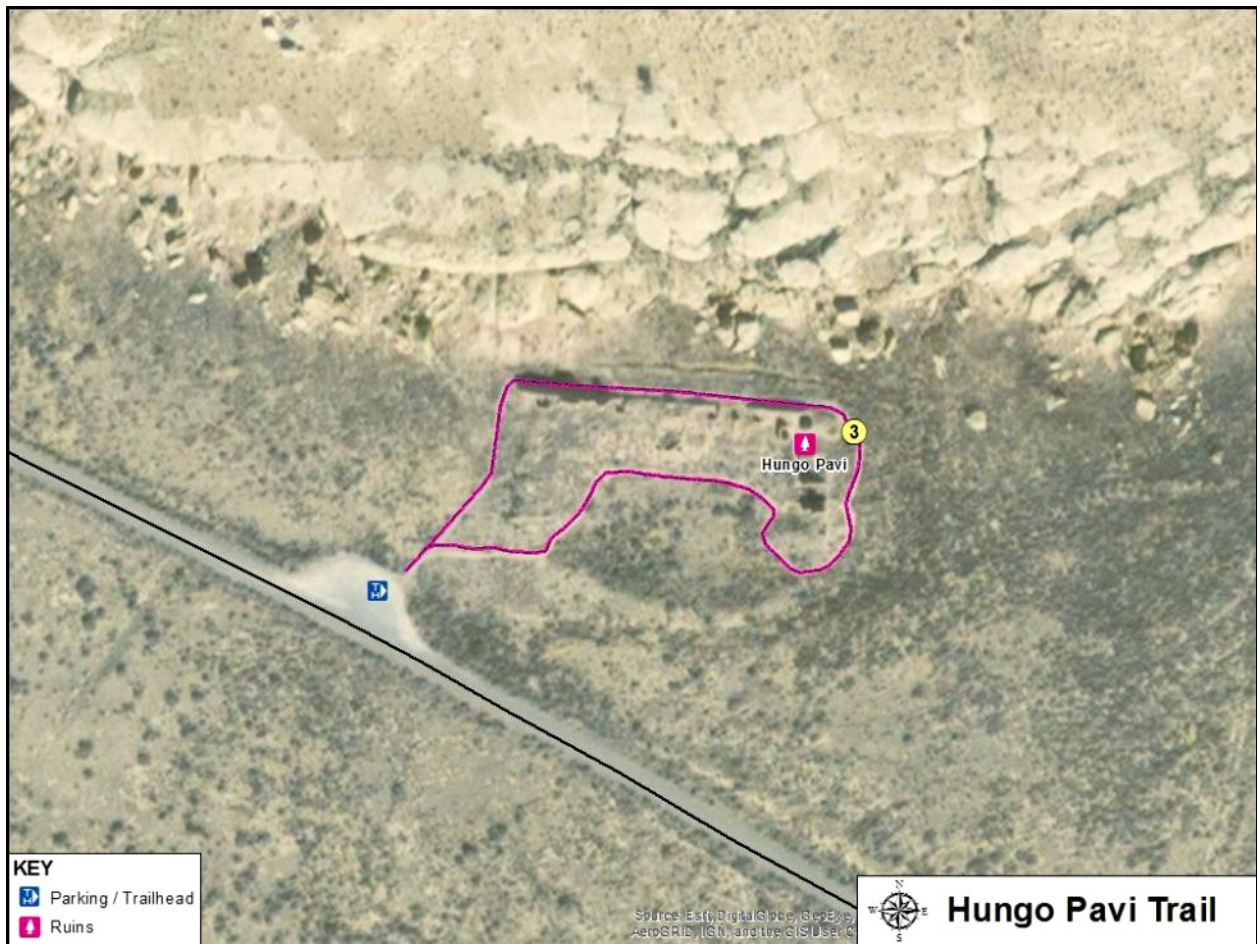

### Chaco Culture National Historical Park

Map	Trail Name	Difficulty	Route Type	Distance	Elev. Gain
1	Wijiji Trail *	Easy	Out & Back	3.2 mi 5.0 km	100
2	Una Vida Trail	Easy	Loop	0.8 mi 1.1 km	20
3	Hugo Pavi Trail	Easy	Loop	0.2 mi 0.4 km	20
4	Chetro Ketl Trail	Easy	Loop	0.8 mi 1.0 km	20
5	Petroglyph Trail	Easy	Out & Back	0.6 mi 1.0 km	10
6	Pueblo Bonito Trail	Easy	Loop	0.5 mi 0.8 km	35
7	Wetherill Trail	Easy	Out & Back	0.6 mi 1.0 km	10
8	Pueblo del Arroyo Trail	Easy	Loop	0.2 mi 0.3 km	10
9	Kin Klesto Trail	Easy	Loop	0.7 mi 1.2 km	20
10	Pueblo Bonito Overlook	Moderate	Out & Back	1.4 mi 2.2 km	170
11	Pueblo Alto Trail *	Moderate	Loop	3.3 mi 5.3 km	500
12	Casa Chiquita Trail	Easy	Out & Back	1.4 mi 2.2 km	10
13	Penasco Blanco Trail * (Includes Kin Kletso & Casa Chiquita)	Moderate	Out & Back	7.2 mi 11.6 km	340
14	Casa Rinconada Trail	Easy	Loop	0.5 mi 0.8 km	10
15	South Mesa (Tsin Kletsin) Trail *	Moderate	Loop	3.9 mi 6.3 km	520

**KEY**  
 Parking / Trailhead  
 Ruins

**Whetherell / Pueblo del Arroyo / Kin Kletso / Bonito Overlook Trails**

**KEY**  
 Trailhead  
 Ruins

**Pueblo Alto (Backcountry) Trail**