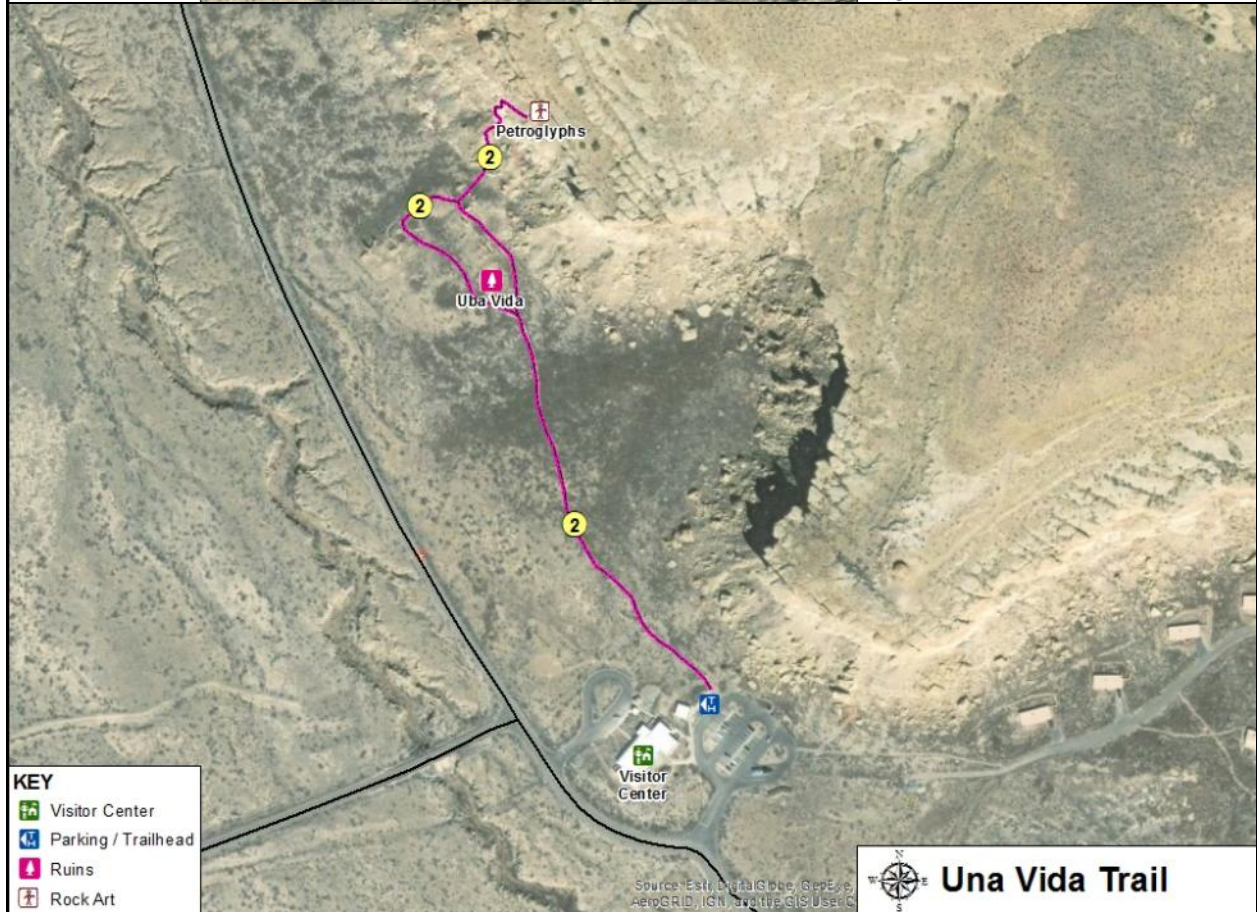

### Chaco Culture National Historical Park

Map	Trail Name	Difficulty	Route Type	Distance	Elev. Gain
1	Wijiji Trail *	Easy	Out & Back	3.2 mi 5.0 km	100
2	Una Vida Trail	Easy	Loop	0.8 mi 1.1 km	20
3	Hugo Pavi Trail	Easy	Loop	0.2 mi 0.4 km	20
4	Chetro Ketl Trail	Easy	Loop	0.8 mi 1.0 km	20
5	Petroglyph Trail	Easy	Out & Back	0.6 mi 1.0 km	10
6	Pueblo Bonito Trail	Easy	Loop	0.5 mi 0.8 km	35
7	Wetherill Trail	Easy	Out & Back	0.6 mi 1.0 km	10
8	Pueblo del Arroyo Trail	Easy	Loop	0.2 mi 0.3 km	10
9	Kin Klesto Trail	Easy	Loop	0.7 mi 1.2 km	20
10	Pueblo Bonito Overlook	Moderate	Out & Back	1.4 mi 2.2 km	170
11	Pueblo Alto Trail *	Moderate	Loop	3.3 mi 5.3 km	500
12	Casa Chiquita Trail	Easy	Out & Back	1.4 mi 2.2 km	10
13	Penasco Blanco Trail * (Includes Kin Kletso & Casa Chiquita)	Moderate	Out & Back	7.2 mi 11.6 km	340
14	Casa Rinconada Trail	Easy	Loop	0.5 mi 0.8 km	10
15	South Mesa (Tsin Kletsin) Trail *	Moderate	Loop	3.9 mi 6.3 km	520

**KEY**  
 Parking / Trailhead  
 Ruins

**Whetherell / Pueblo del Arroyo / Kin Kletso / Bonito Overlook Trails**

**KEY**  
 Trailhead  
 Ruins

**Pueblo Alto (Backcountry) Trail**