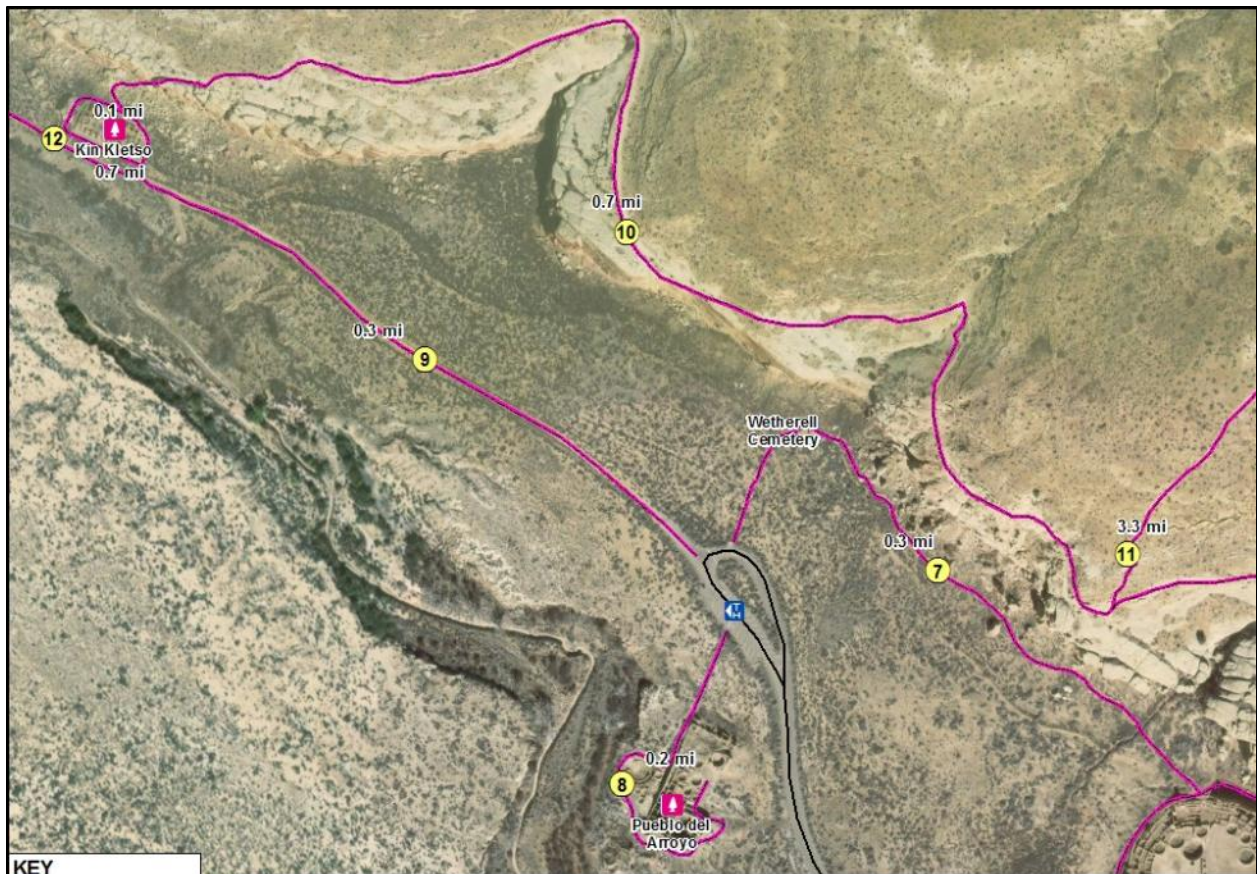

### Chaco Culture National Historical Park

Map	Trail Name	Difficulty	Route Type	Distance	Elev. Gain
1	Wijiji Trail *	Easy	Out & Back	3.2 mi 5.0 km	100
2	Una Vida Trail	Easy	Loop	0.8 mi 1.1 km	20
3	Hugo Pavi Trail	Easy	Loop	0.2 mi 0.4 km	20
4	Chetro Ketl Trail	Easy	Loop	0.8 mi 1.0 km	20
5	Petroglyph Trail	Easy	Out & Back	0.6 mi 1.0 km	10
6	Pueblo Bonito Trail	Easy	Loop	0.5 mi 0.8 km	35
7	Wetherill Trail	Easy	Out & Back	0.6 mi 1.0 km	10
8	Pueblo del Arroyo Trail	Easy	Loop	0.2 mi 0.3 km	10
9	Kin Klesto Trail	Easy	Loop	0.7 mi 1.2 km	20
10	Pueblo Bonito Overlook	Moderate	Out & Back	1.4 mi 2.2 km	170
11	Pueblo Alto Trail *	Moderate	Loop	3.3 mi 5.3 km	500
12	Casa Chiquita Trail	Easy	Out & Back	1.4 mi 2.2 km	10
13	Penasco Blanco Trail * (Includes Kin Kletso & Casa Chiquita)	Moderate	Out & Back	7.2 mi 11.6 km	340
14	Casa Rinconada Trail	Easy	Loop	0.5 mi 0.8 km	10
15	South Mesa (Tsin Kletsin) Trail *	Moderate	Loop	3.9 mi 6.3 km	520

**KEY**  
 Parking / Trailhead  
 Ruins

**Whetherell / Pueblo del Arroyo / Kin Kletso / Bonito Overlook Trails**

**KEY**  
 Trailhead  
 Ruins

**Pueblo Alto (Backcountry) Trail**