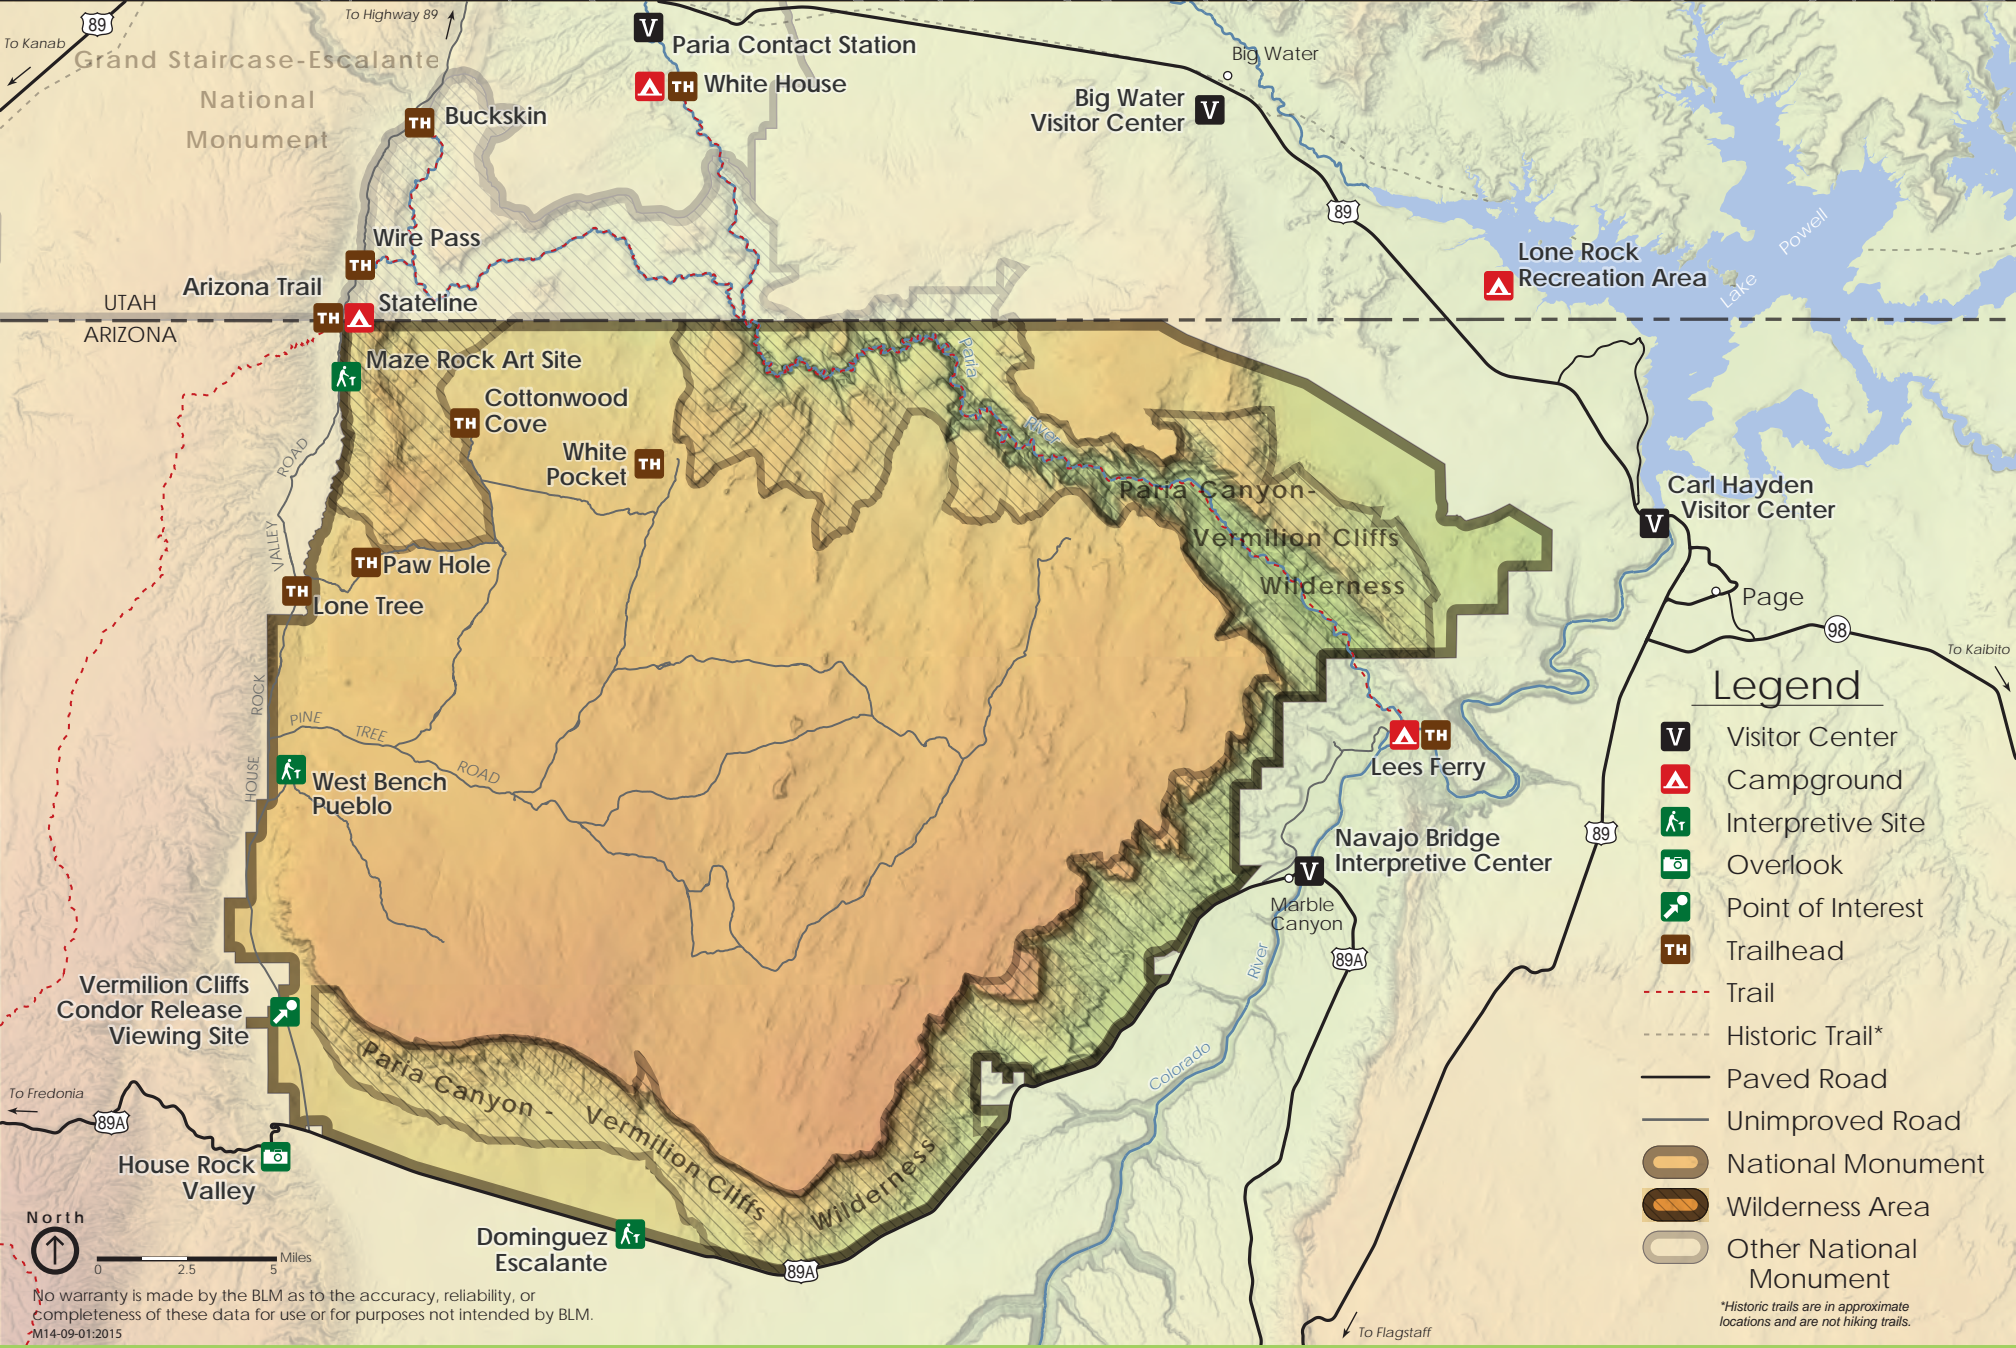

Vermilion Cliffs National Monument

Legend

- Visitor Center
- Campground
- Interpretive Site
- Overlook
- Point of Interest
- Trailhead
- Trail
- Historic Trail*
- Paved Road
- Unimproved Road
- National Monument
- Wilderness Area
- Other National Monument

No warranty is made by the BLM as to the accuracy, reliability, or completeness of these data for use or for purposes not intended by BLM. M14-09-01:2015

*Historic trails are in approximate locations and are not hiking trails.